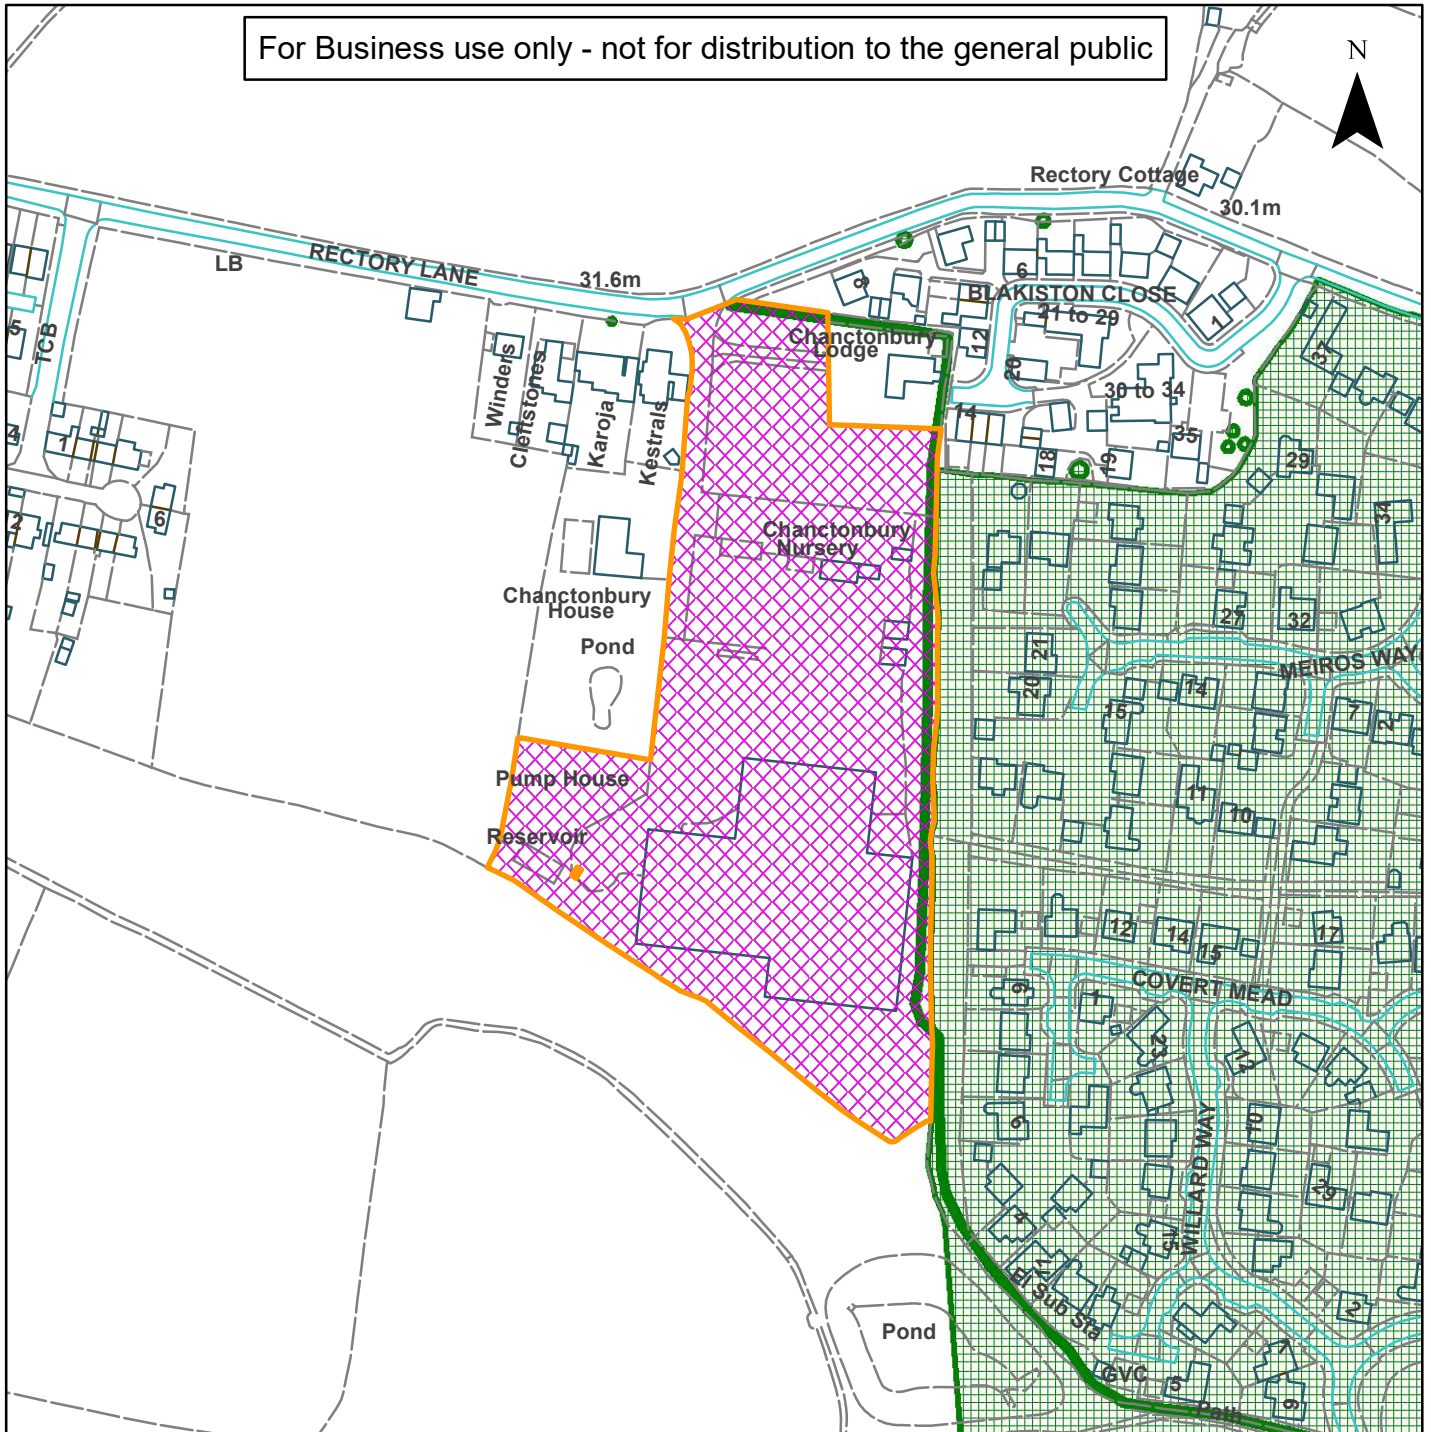

07) DC/21/0372

Horsham
District
Council

Chanctonbury Nurseries, Rectory Lane, Ashington, Pulborough,
West Sussex, RH20 3AS

For Business use only - not for distribution to the general public

Scale: 1:2,500

Reproduced by permission of Ordnance Survey map on behalf
of HMSO. © Crown copyright and database rights (2019).
Ordnance Survey Licence.100023865

Organisation	Horsham District Council
Department	
Comments	
Date	08/12/2022
MSA Number	100023865